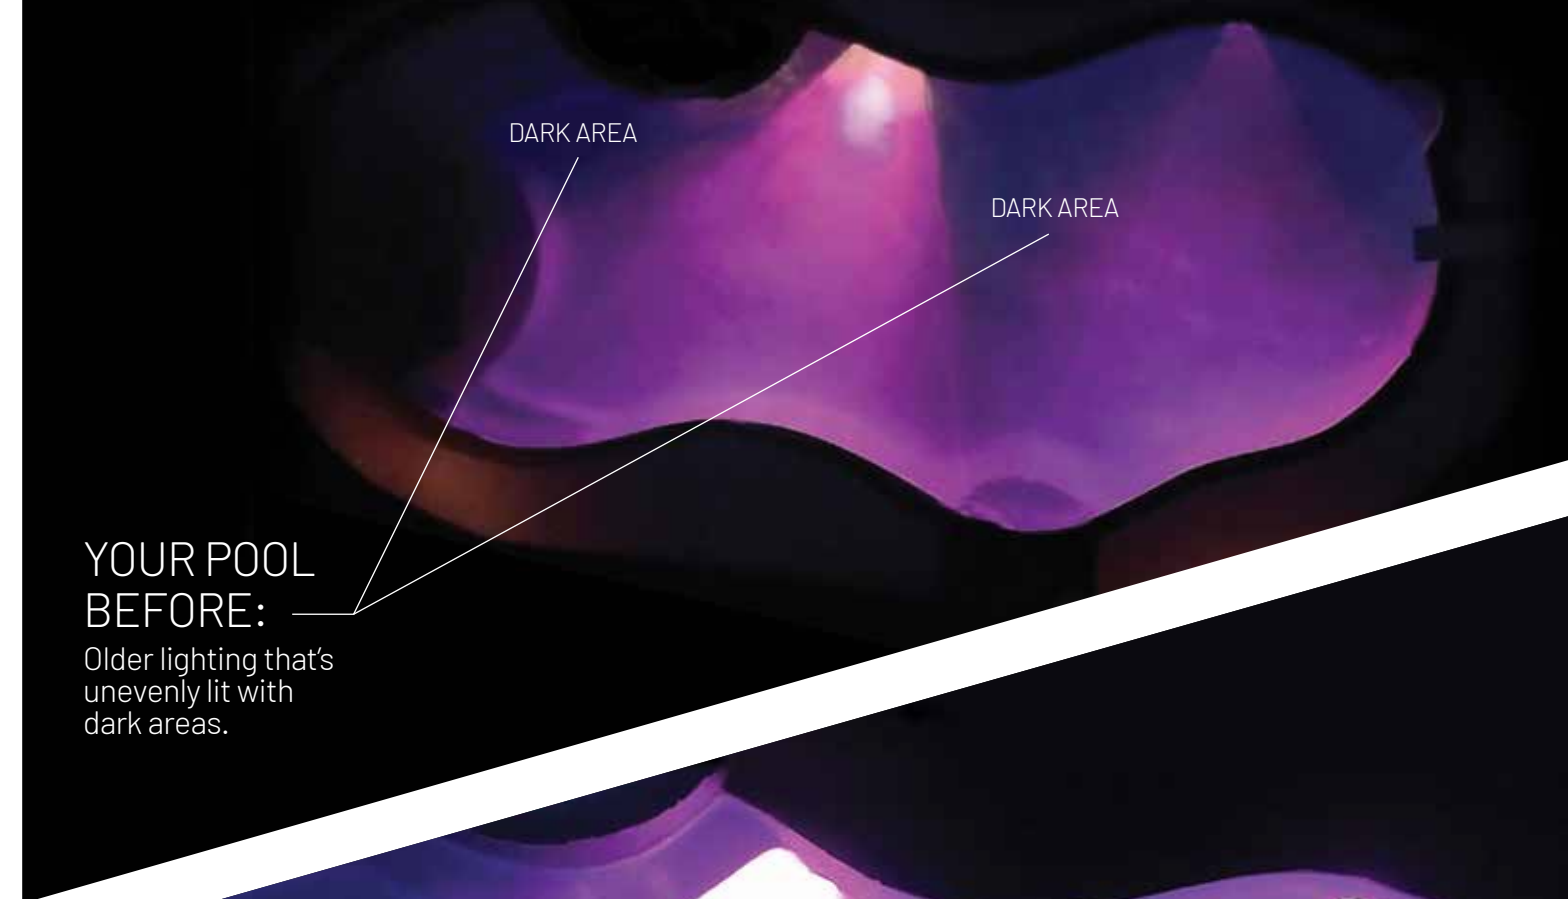

A picture's worth a thousand "wows."

Let your imagination bask in the glow of these before and afters.

YOUR POOL BEFORE:

Older lighting that's unevenly lit with dark areas.