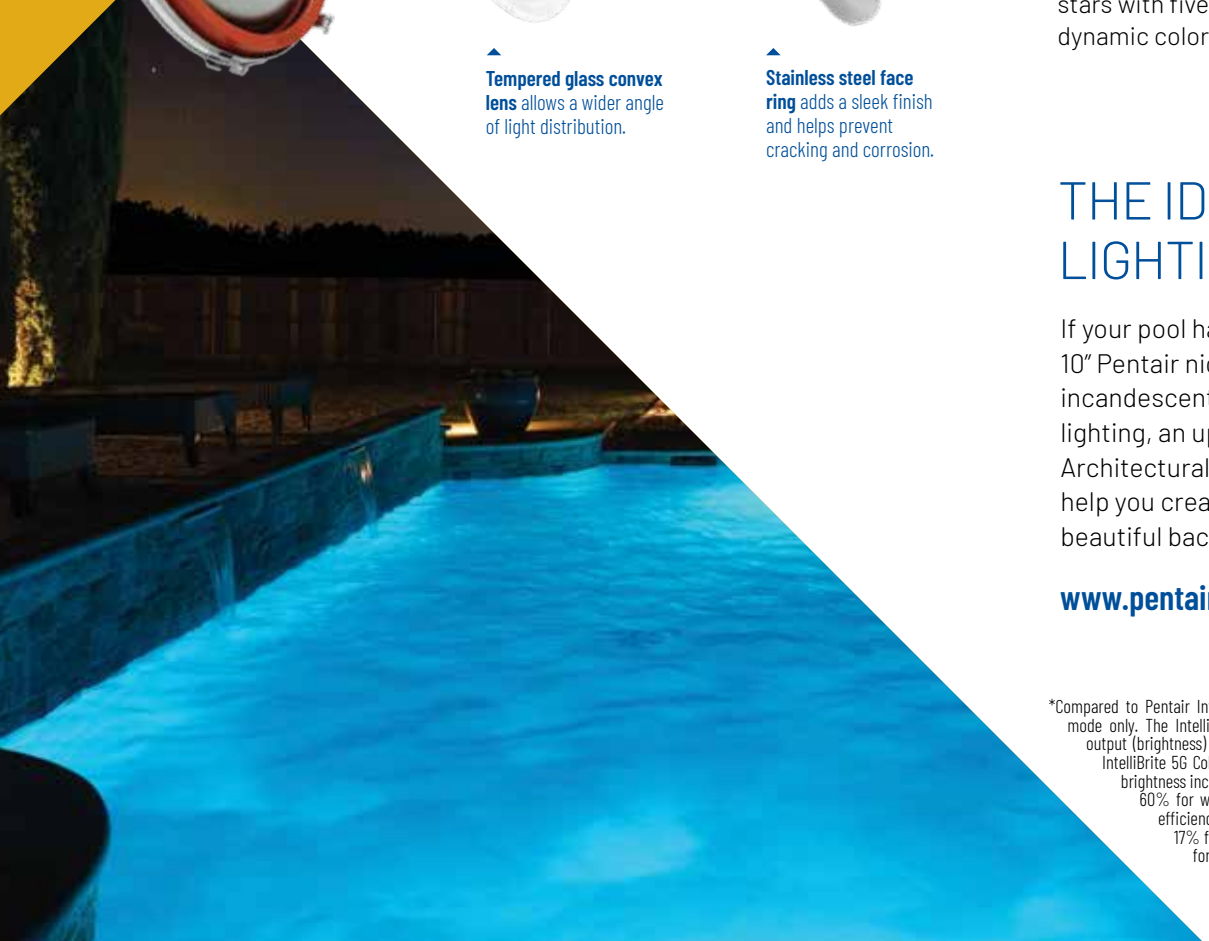

IntelliBrite®
Architectural Series
Pool Lights

IntelliBrite®
Architectural Series
Spa Lights

Lights that pick up where the sun leaves off.

Elevate your nighttime pool experience with a true innovator in pool lighting: The IntelliBrite Architectural Series Lights. The precise LED optic coverage gives such evenly projected light, it's like having a brand-new pool experience.

OUR MOST BRILLIANT LIGHTING INNOVATION YET.

IntelliBrite Architectural Series Lights deliver a more dazzling and dynamic LED pool lighting experience using an improved proprietary design.

- ◀ **Greater enjoyment. Greater energy efficiency.** Enjoy a smart solution that's now **60%** brighter and **50%** more energy efficient than its predecessor.*
- ◀ **Bring out your pool's full beauty.** Transform pool nights with a softer, broader, more evenly distributed lighting experience that minimizes dark areas, hot spots, glare, and stripes.
- ◀ **Shine brighter. In every color mode.** Lift the aesthetic, mood and presentation of your pool to the stars with five brilliant colors and seven dynamic color changing light shows.