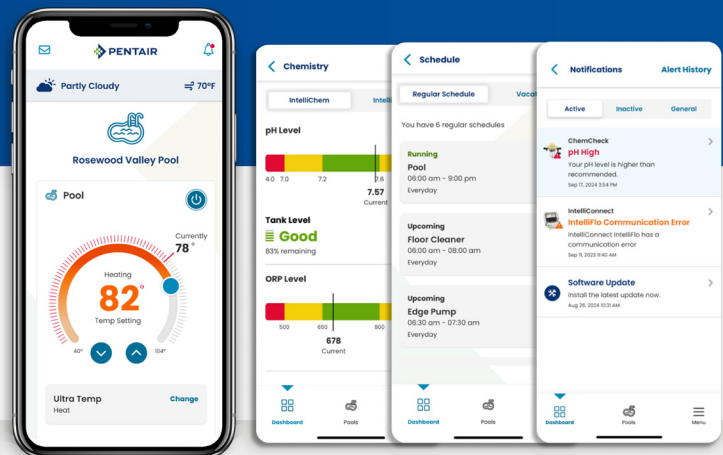

IntelliCenter® Lite System

Lighter where it counts.

- ◆ Five relays, redesigned to be more affordable
- ◆ Optional high-powered wireless, includes color touchscreen and easy smartphone control
- ◆ Smaller enclosure designed with electricians in mind
- ◆ Power Center: works with existing breaker panel

IntelliCenter® Upgrade Kit

For Easytouch®/IntelliTouch® Systems
 Latest tech for them. Easy install for you.

- ◆ Includes high-powered wireless, touchscreen and easy smartphone control
- ◆ All the features of the flagship IntelliCenter System
- ◆ Installs on the current wiring and housing, just change the bezel, board, and transformer
- ◆ Comes standard with a 3-year warranty*

*Exclusions apply. See www.pentair.com/warranty for details.

PENTAIR POOL APP

Peace of Mind
at Your Fingertips

- ▶ Advanced Heating
- ▶ Real-time Notifications
- ▶ Schedules
- ▶ Water Chemistry*

*Must have IntelliChem® Water Chemistry Controller for water quality monitoring capability.