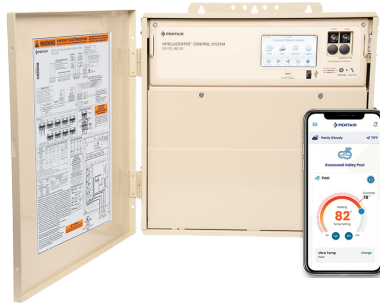

INTELLICENTER® POOL CONTROL SYSTEMS

ULTIMATE POOL CONTROL YOUR WAY.

Explore the IntelliCenter Family at
WWW.PENTAIR.COM/INTELLICENTERFAMILY